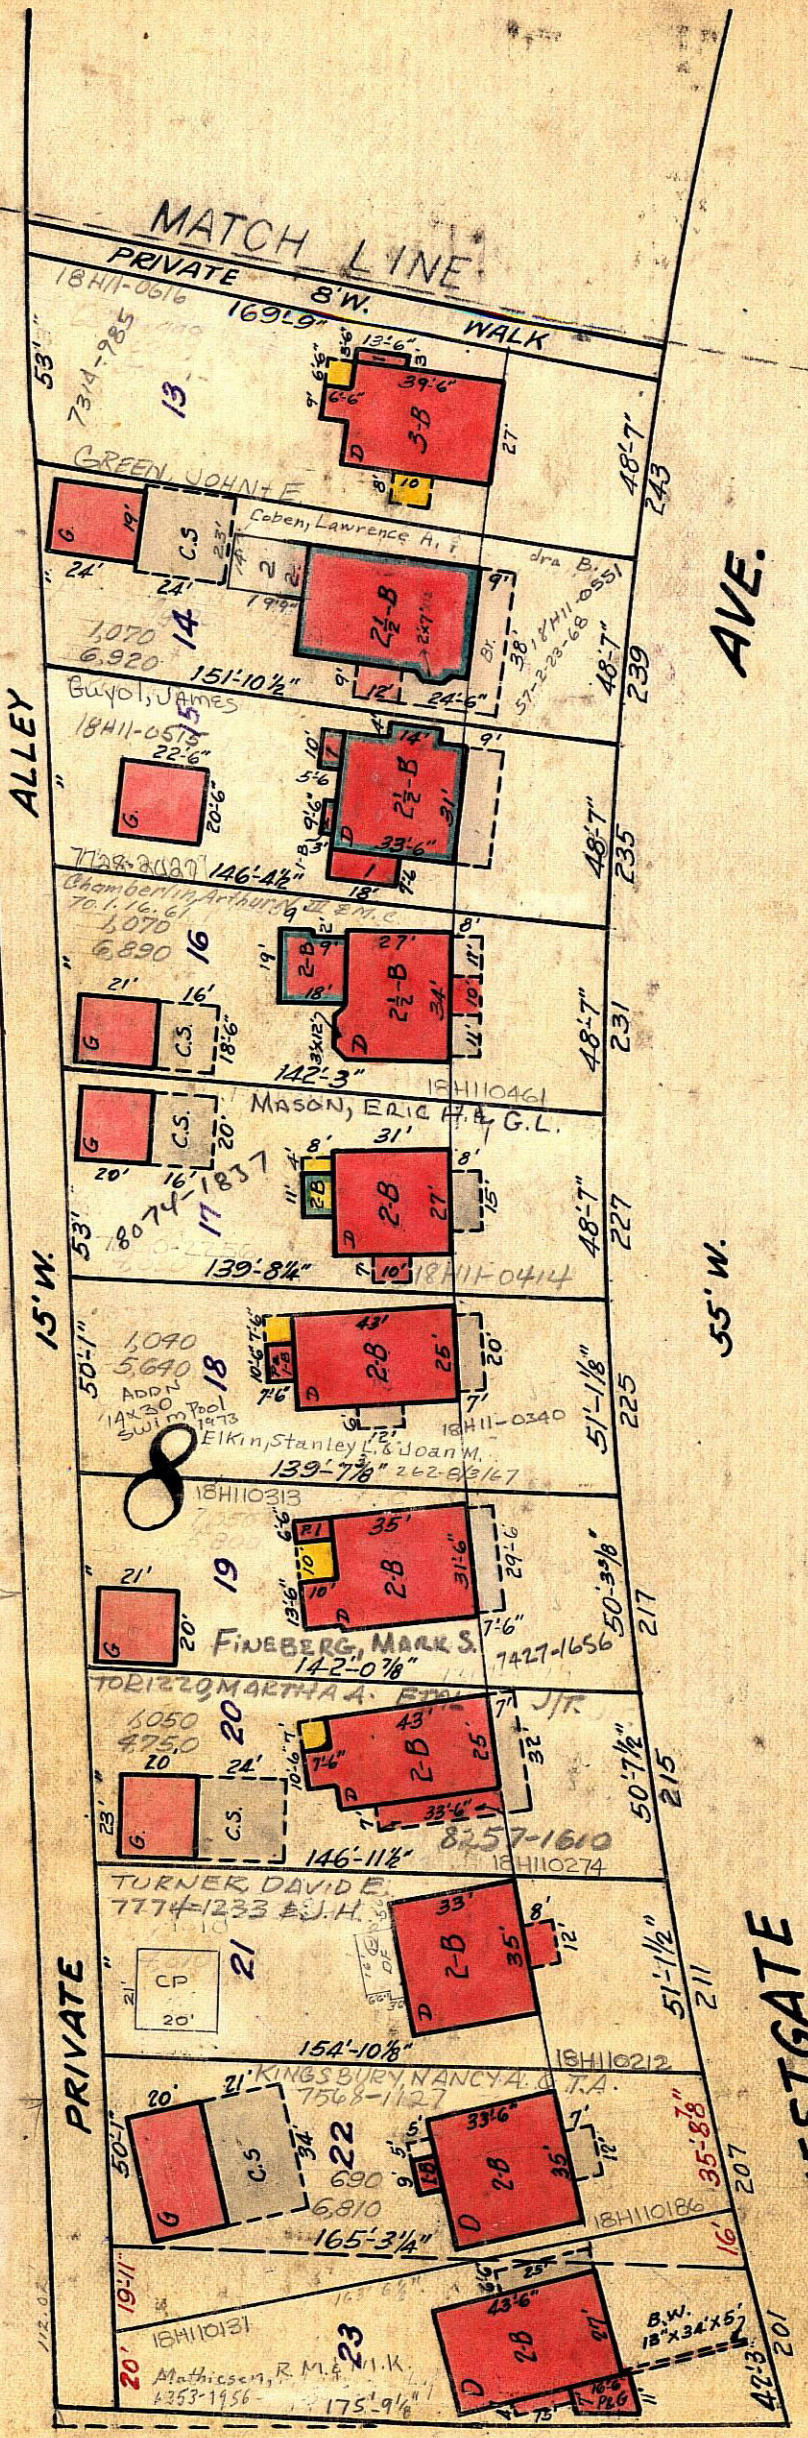

AMES PLACE 74

WAS ST. L. P.S. CO.

PERSHING

AVE.

PERSHING

WESTGATE

FOREST PARK PARKWAY

70

65

66

PRIVATE

WAS ST. L. P.S. CO.

CENTER

50' W.

ST.

AVE.

WATERMAN

WESTGATE

55' W.

55' W.

AVE.

BLOCK 9 OF PARKVIEW SUBDIVISION

64

65