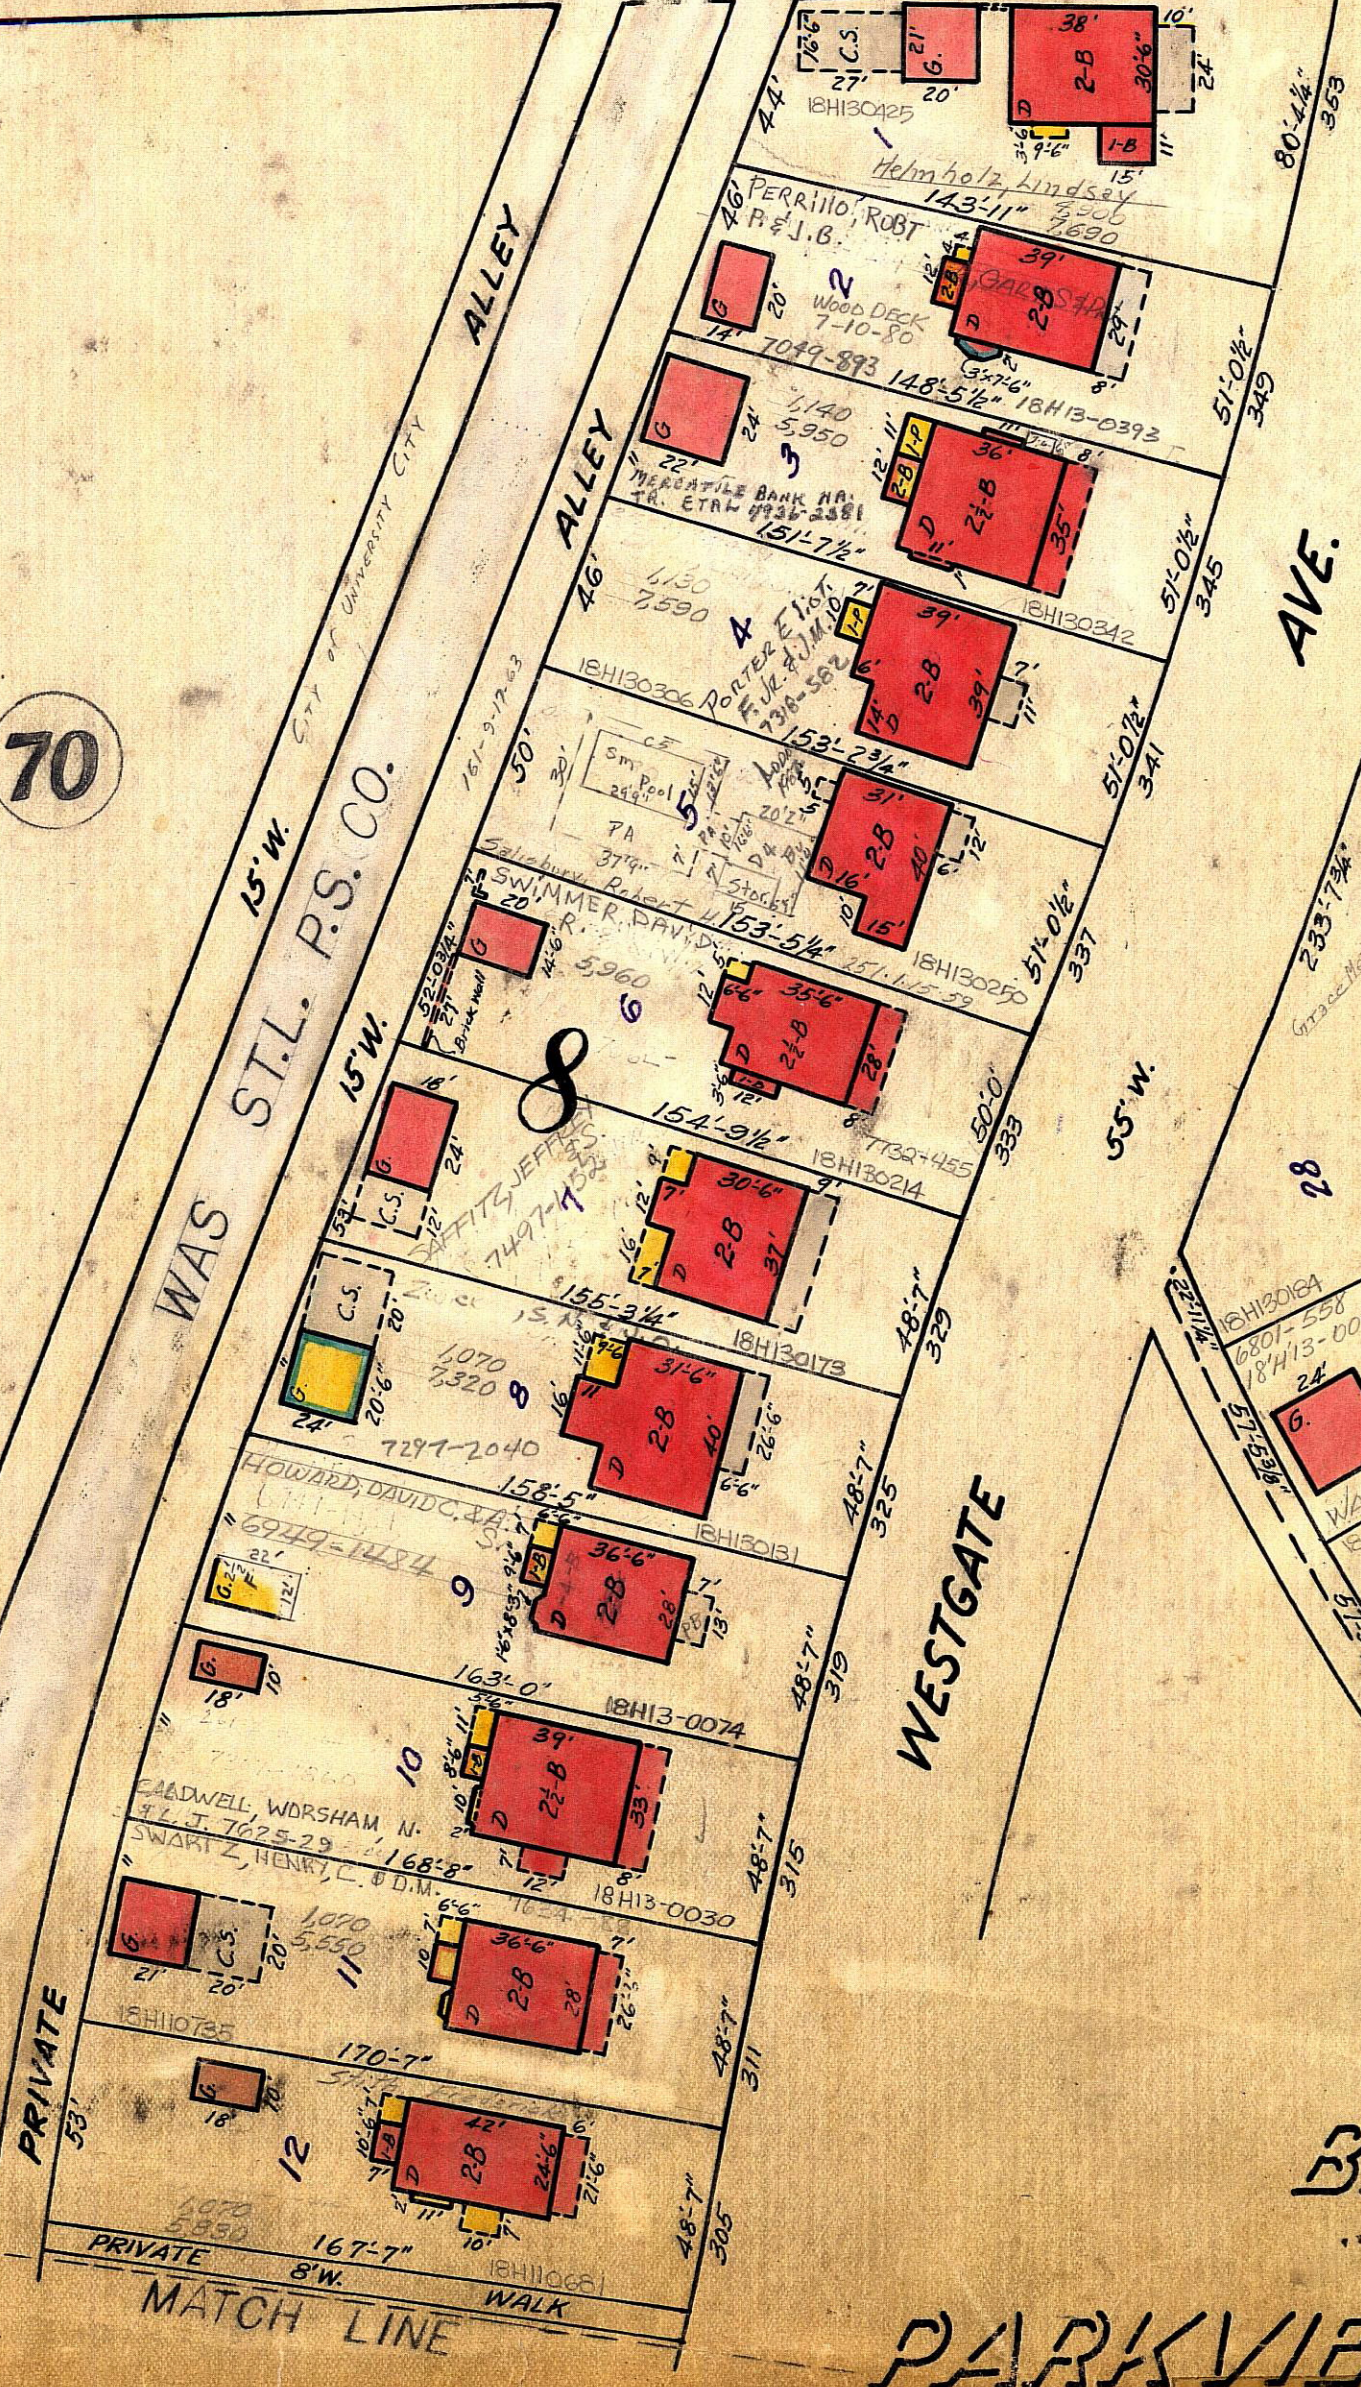

AMES PLACE 74

WAS ST. L. P.S. CO.

PERSHING

AVE.

PERSHING

WESTGATE

FOREST PARK PARKWAY

70

65

66

PRIVATE

WAS ST. L. P.S. CO.

CENTER

50' W.

ST.

AVE.

WATERMAN

WESTGATE

55' W.

55' W.

AVE.

BLOCK 9 OF PARKVIEW SUBDIVISION

64

65